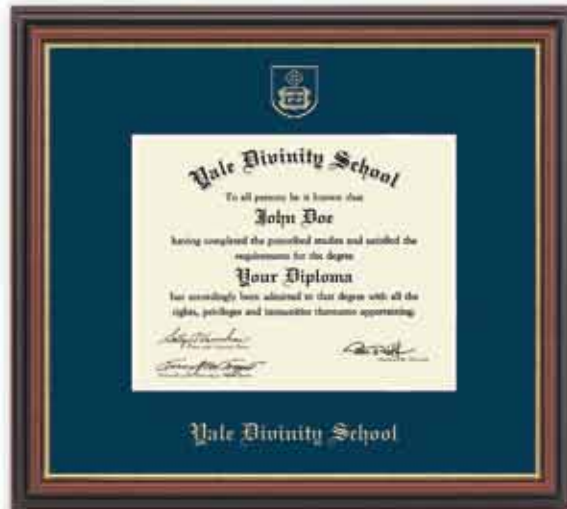

Embossed Regency Gold

Our Embossed Edition is also available in our Regency Gold moulding with a mahogany furniture finish and an inner gold lip. It features gold embossed navy museum-quality matting.
120149 $140