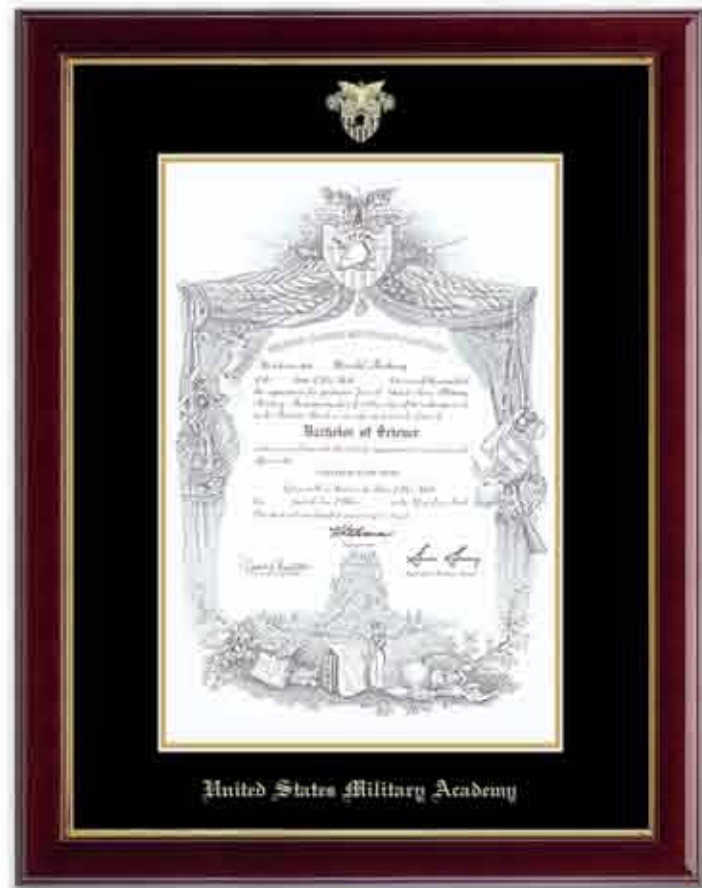

West Point Association of Graduates

Church Hill Classics® Diploma Frame & Gift Guide

Embossed Gallery
Presented with black and gold museum matting, gold embossed with the school name and seal. Shown in our high-gloss Gallery cherry moulding with a gold lip. **119961 $160**