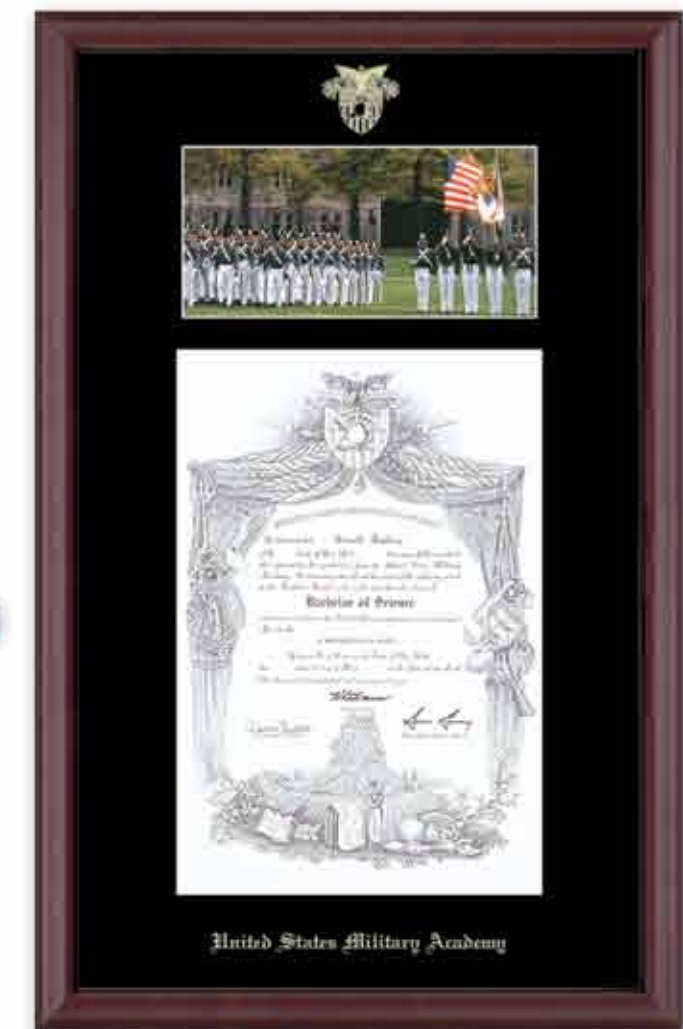

Campus Scene Camby
Features a beautiful panoramic color photo of "Cadets in Review," presented with black museum matting in our Camby moulding. **119967 $215**