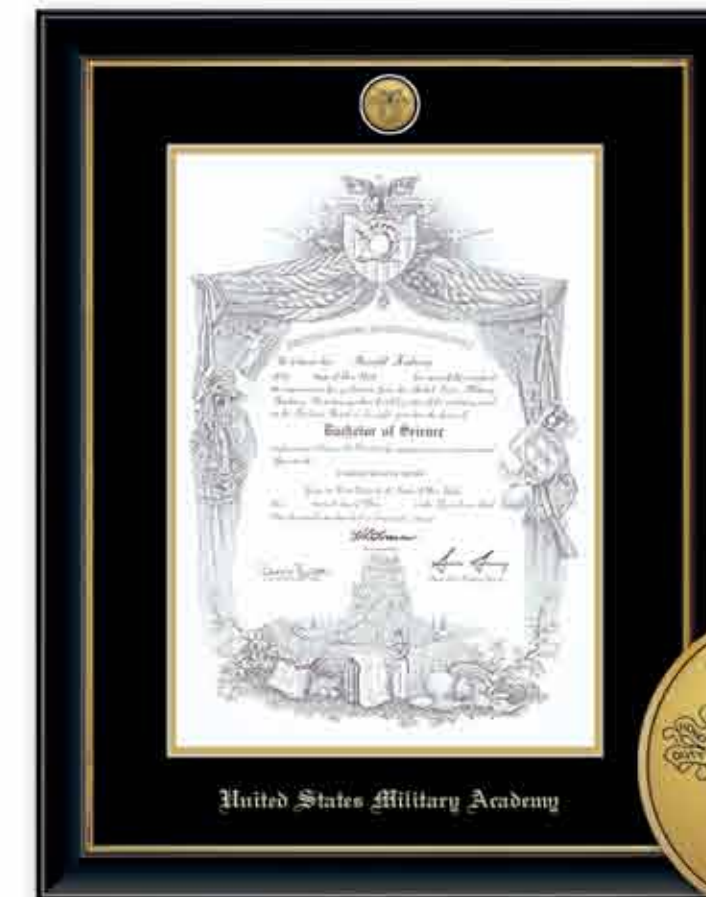

Engraved Onyx Gold
Showcases a gold engraved medallion in a 23K bezel, recessed into embossed black and gold museum-quality matting. Framed in our black high-gloss Onyx Gold moulding with sleek gold accents. **139623 $190**