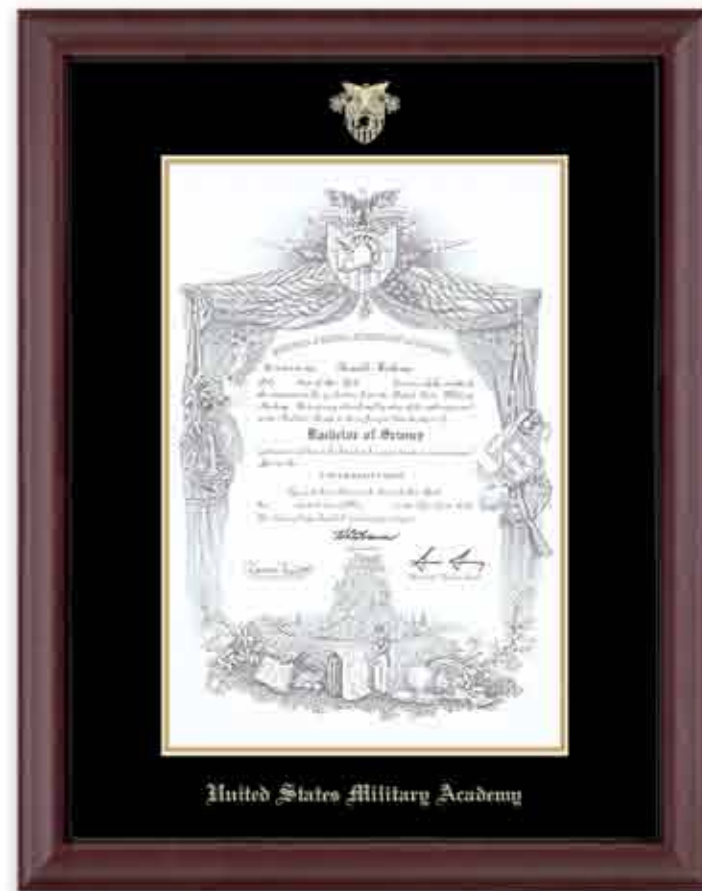

Embossed Cambridge
Shown with black and gold museum matting, gold embossed with the school name and seal. Framed in our deep mahogany Cambridge moulding. **119960 $160**