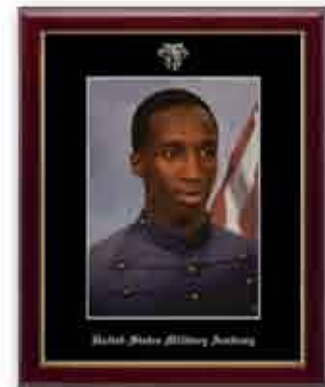

West Point Association of Graduates

Church Hill Classics® Diploma Frame & Gift Guide

Embossed Gallery
Presented with black and gold museum matting, gold embossed with the school name and seal. Shown in our high-gloss Gallery cherry moulding with a gold lip. **119961 \$160**

Galleria Photo Frame
Present a 5" x 7" photo in embossed black museum matting. Vertical only. **135852 \$65**

Linen Mat with Gold Fillet

Presidential Premier
Showcases a gold engraved medallion, recessed into an archival black linen mat with a gold wood fillet, and framed in our wide profile English chestnut finish frame. **129284 \$255**