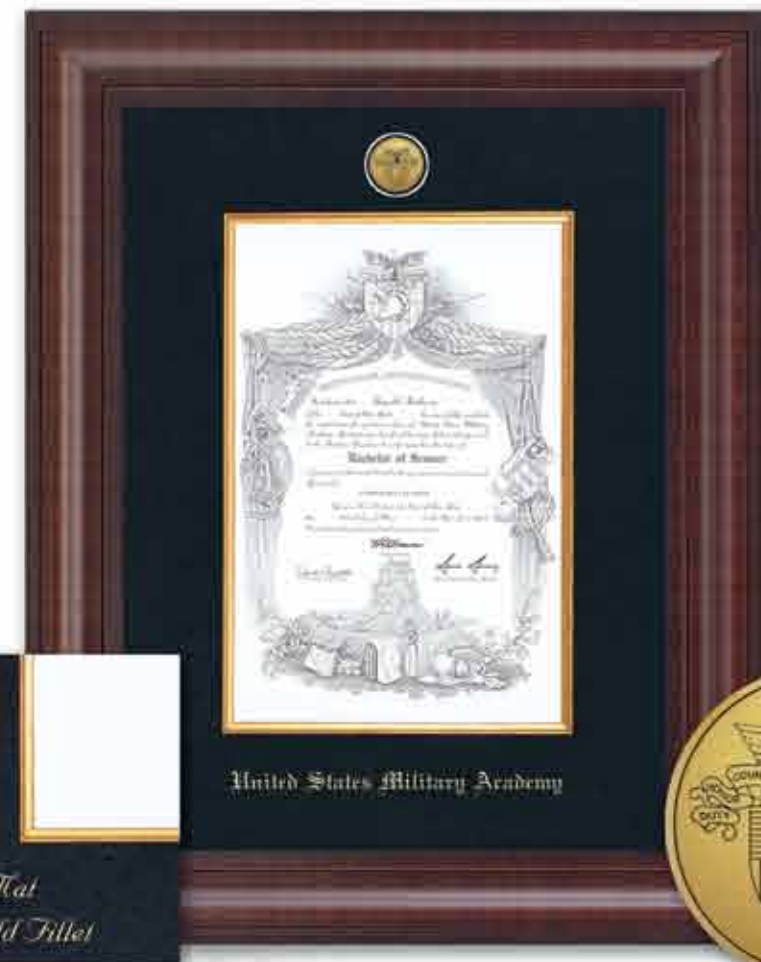

Linen Mat with Gold Fillet

Presidential Premier
Showcases a gold engraved medallion, recessed into an archival black linen mat with a gold wood fillet, and framed in our wide profile English chestnut finish frame. **129284 $255**