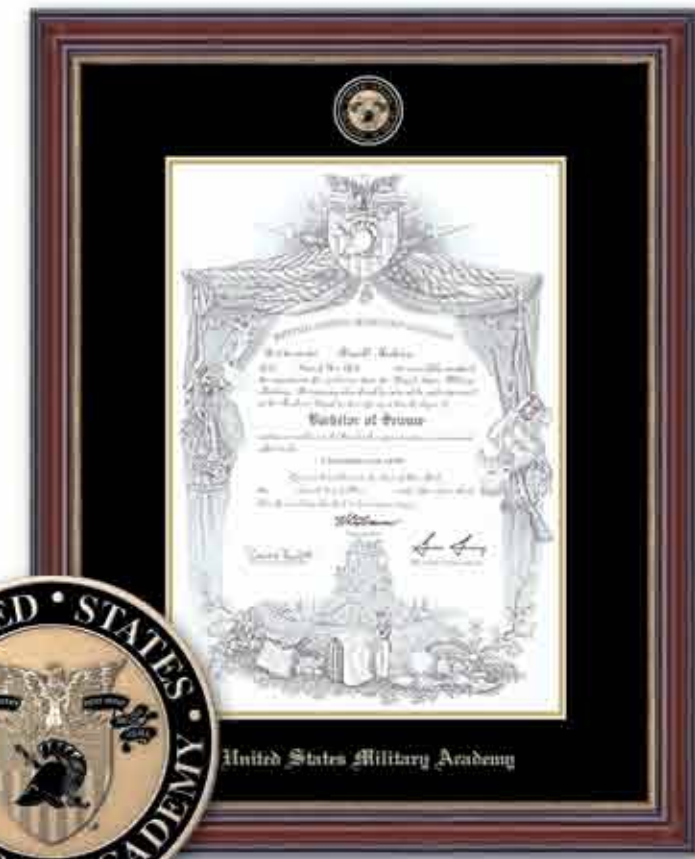

Masterpiece Kensington Gold

Presented with a custom-minted school seal medallion with color enamel accents recessed into double black and gold museum-quality matting. Shown in our cherry Kensington Gold moulding with gold beaded detail. 119965 $195