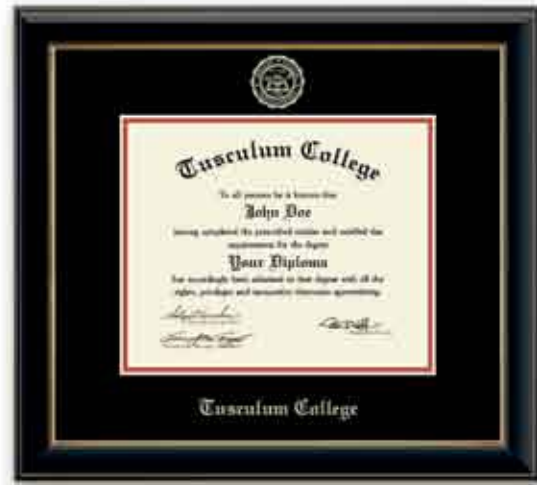

Embossed Onyx Gold

Our Embossed Edition is also available in our Onyx Gold moulding with a black high-gloss finish and a sleek gold accent. It features gold embossed black and orange museum-quality matting.

- Bachelor's, **128044 $116.99**
- Master's, **203221 $141.99**