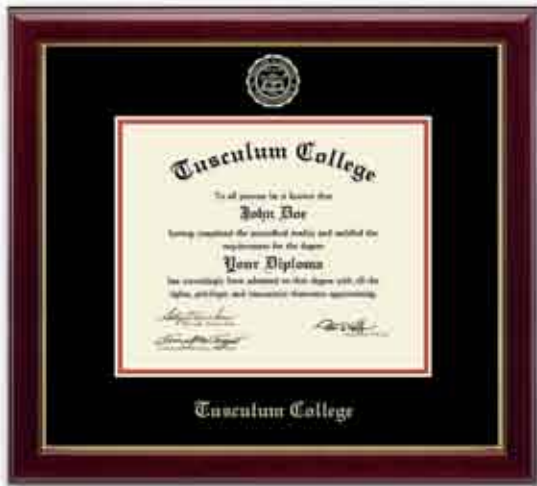

Embossed Onyx Gold

Our Embossed Edition is also available in our Onyx Gold moulding with a black high-gloss finish and a sleek gold accent. It features gold embossed black and orange museum-quality matting.

- Bachelor's, **128044 $116.99**
- Master's, **203221 $141.99**