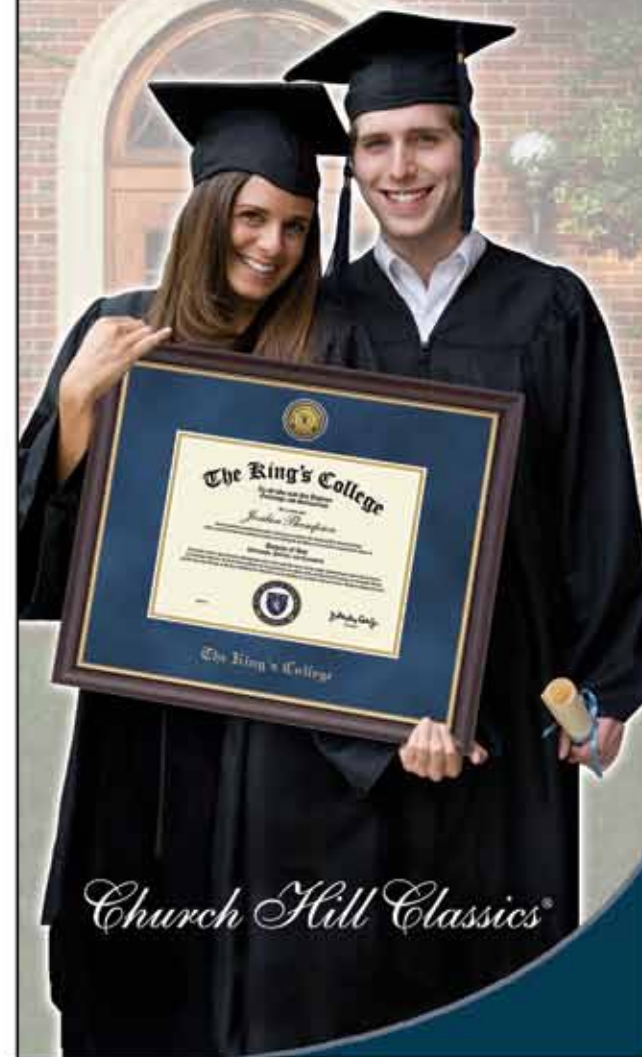

Church Hill Classics®