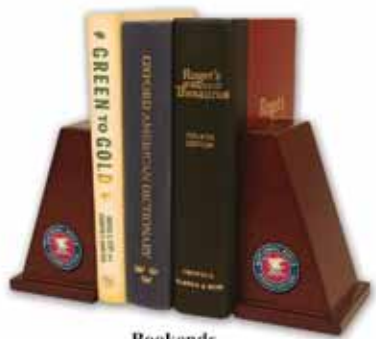

## Masterpiece Gift Collection

Accent your workspace with our beautiful desk accessories featuring elegant National Rifle Association medallions.

**Paperweight**  
Black marble paperweight features a die-struck medallion with color enamel accents. 3" x 3" 203193 \$27.50

**Letter Sorter**  
Keep your mail organized with our cherry Letter Sorter presented with an NRA medallion. 10" x 3" x 4" 203194 \$44

**Bookends**  
Our hardwood Bookend set features NRA medallions. Includes metal base to support large books. 6 5/8" x 4 1/2" x 3 3/4" 203196 \$86