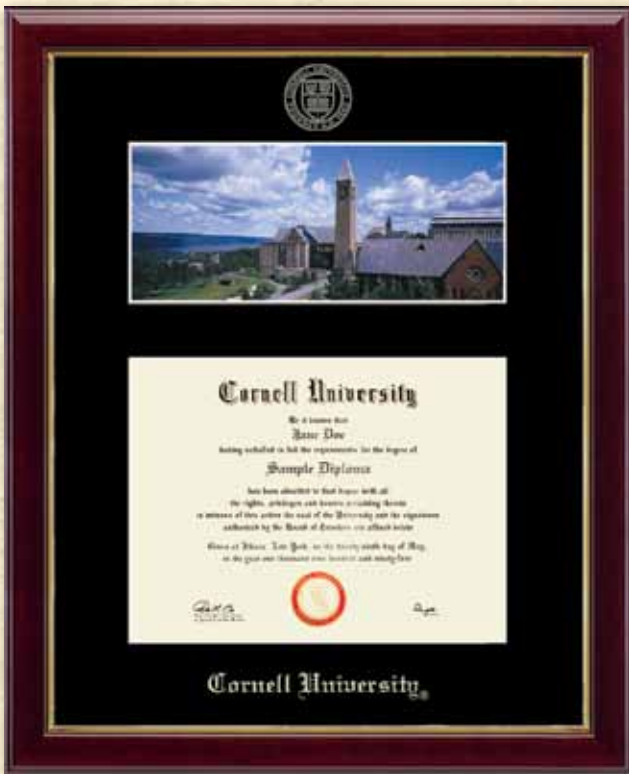

Campus Scene Edition

A beautiful panoramic photo mounted above your diploma will forever remind you of the beauty of your alma mater. The Cornell University name and seal are embossed in gold and a gold inner lip accents the high-gloss Gallery cherry moulding. Dimensions: 21.5" x 25.5".

2060 (SKU# 7816088) Diploma Frame **$239.99**