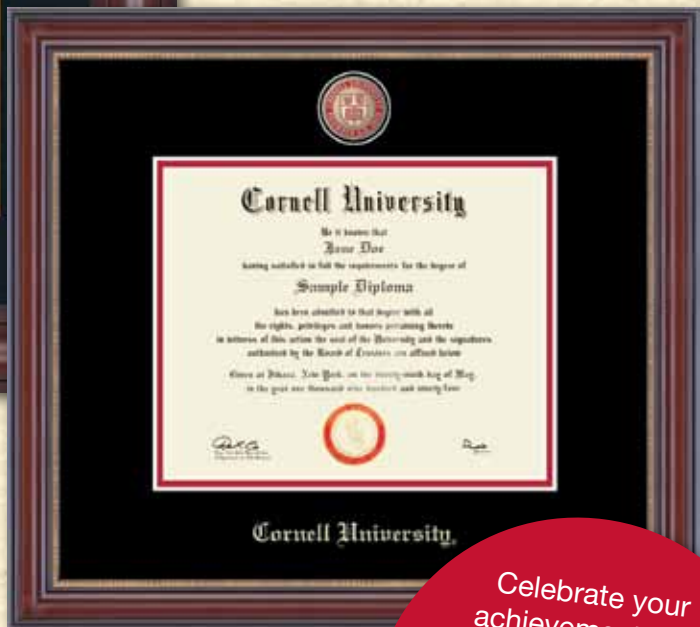

Cornell University Diploma Frame & Gift Guide

Celebrate your achievement with
**ARCHIVAL-QUALITY
DIPLOMA FRAMES**
&
**DISTINCTIVE
GRADUATION
GIFTS**

The Cornell Store
Everything Cornell