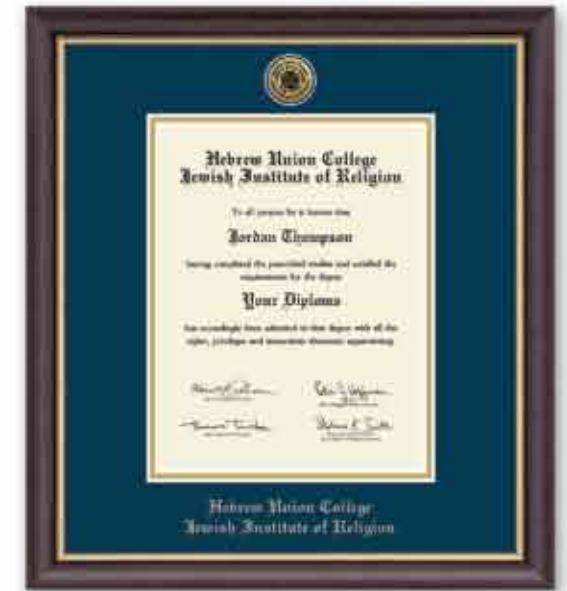

Hebrew Union College

Diploma Frame & Gift Guide

THE COLLEGE STORE

in partnership with:

Church Hill Classics®