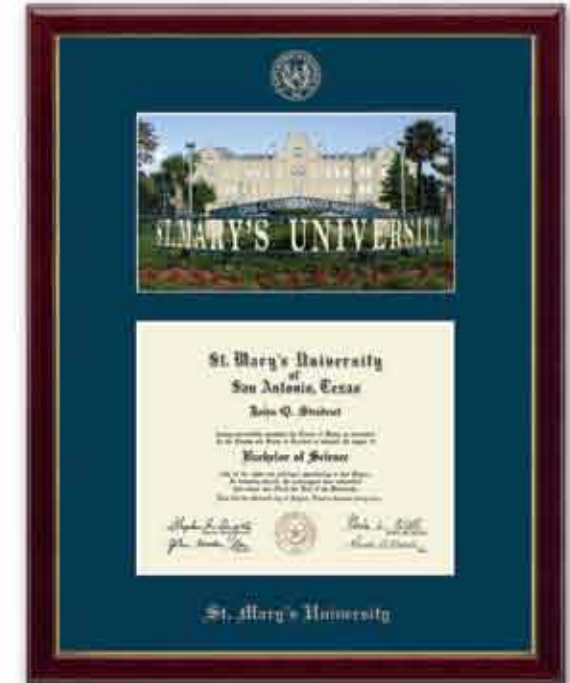

St. Mary's University

Diploma Frame & Gift Guide