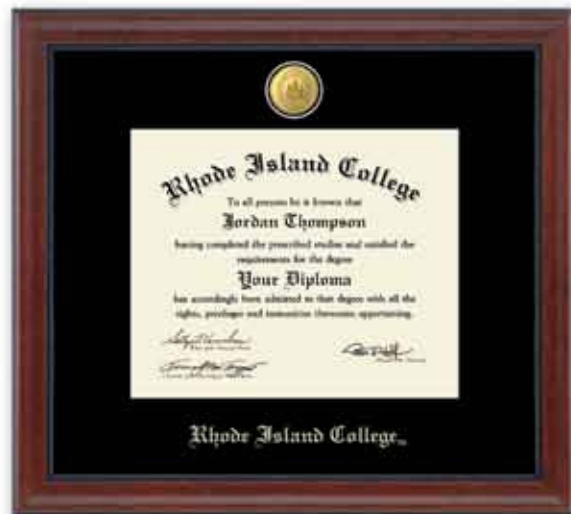

Church Hill Classics®

Masterpiece Gift Collection

Our gift collection features desk accessories in a fine cherry finish with custom-minted medallions of your school seal.

A. Desk Box  
125325 \$47.50

B. Letter Sorter  
125328 \$37.95

C. Paperweight (Black Marble)  
125329 \$23.95

D. Desk Set  
125326 \$53.50

The Desk Set and Desk Box include an optional plaque. Personalization is available via mail for \$10.95 (order form included) or at your local engraver.

23 Karat Signature

Features a 23K jewelry-quality medallion of the Rhode Island College seal recessed into black museum-quality matting, with the school name embossed in gold. It is presented in our Signature moulding with a cherry finish and an inner black bead. 116761 \$129.95