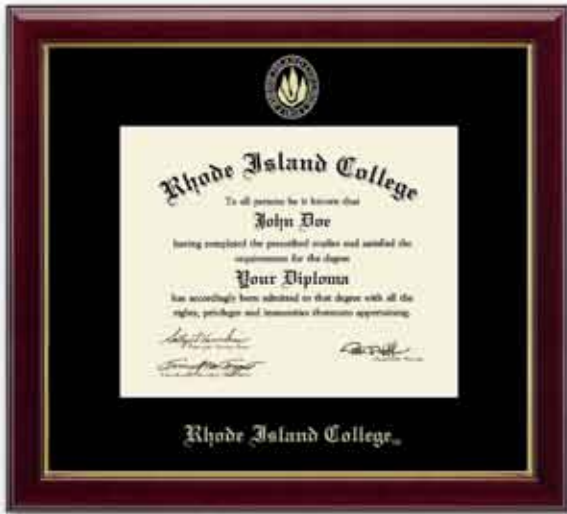

Embossed Gallery or Regency Gold

Features the Rhode Island College name and official seal gold embossed on black museum-quality matting. It is framed in your choice of our Gallery moulding with a high-gloss cherry lacquer finish and a gold lip (above), or our Regency Gold moulding with a mahogany furniture finish and a gold lip (below).

Gallery, **116760 $103.95**

Regency Gold, **116759 $103.95**