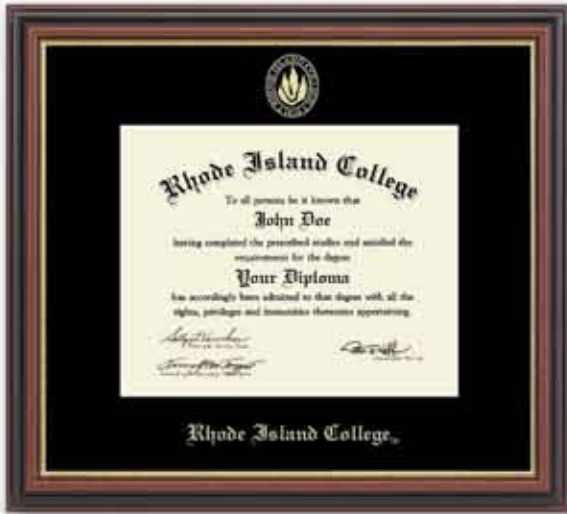

Masterpiece Kensington Gold

Showcases a custom-minted medallion of your school seal with color enamel accents recessed into gold embossed double black and maroon museum-quality matting. It is shown in our Kensington Gold moulding with a cherry satin finish and gold beaded detail.

124635 $144.95