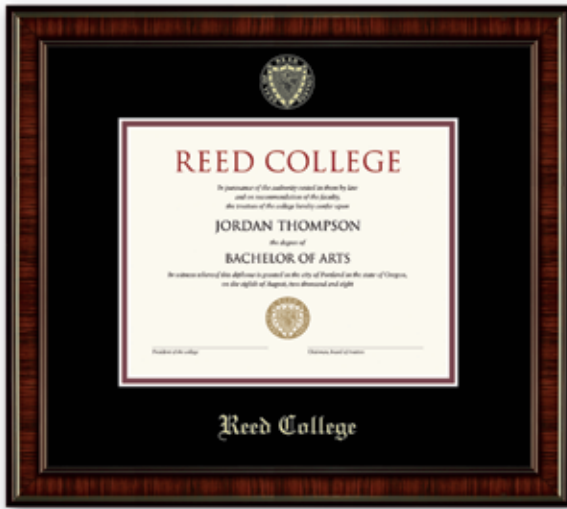

Achievement Academy

Presented with the Reed College name and seal gold embossed on black acid-free matting. It is framed in our Academy moulding, crafted of solid hardwood with a mahogany finish and black accents.

221541 \$75

Satisfaction Guaranteed

Our frames are handcrafted by Church Hill Classics, a member of the Professional Picture Framers Association. Together, we guarantee your complete satisfaction.

Lasting Memories Circle Logo Sierra

Display your diploma and the Reed College seal set into acid-free black and maroon matting. Made with 100% recycled wood in our mahogany Sierra moulding.

221488 \$65

Museum Quality

We provide "conservation quality" matting and mounting materials to protect your diploma. These materials meet stringent Library of Congress standards for document preservation.

Reed College

Diploma Frame Gift Guide

REED COLLEGE BOOKSTORE
in partnership with

Church Hill Classics®

Embossed Ridgewood

Features black and maroon museum-quality matting, gold embossed with the Reed College name and seal. Shown in our high-gloss cherry tigerwood grain Ridgewood moulding. **221540 \$130**