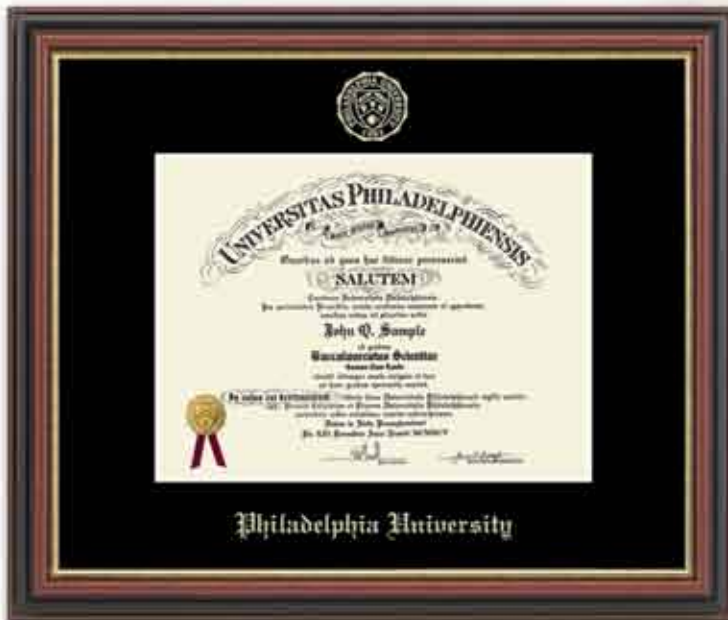

Philadelphia University

Embossed Regency Gold

Features black museum matting, gold embossed with the school name and seal. Framed in our mahogany Regency Gold moulding with a gold lip.
10057209 $189.99