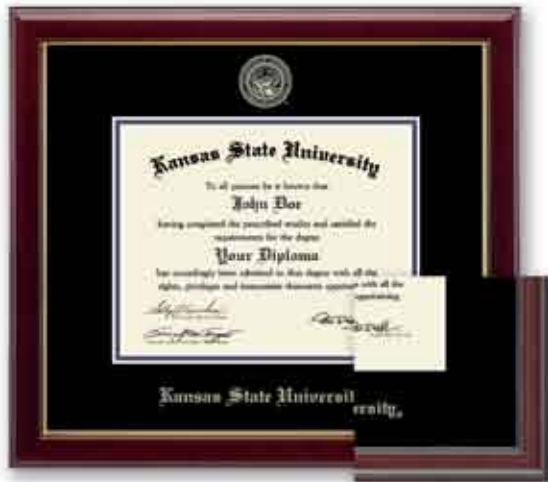

Bachelor's, 138790 \$219  
Veterinary, 139062 \$284

Design Your Frame  
Online!

For additional styles or to customize, visit  
[www.diplomaframe.com/kasu/store.aspx](http://www.diplomaframe.com/kasu/store.aspx)

# Kansas State University

## Diploma Frame & Gift Guide

Officially licensed by Kansas State University. A portion of all sales goes to support the school.

Church Hill Classics®