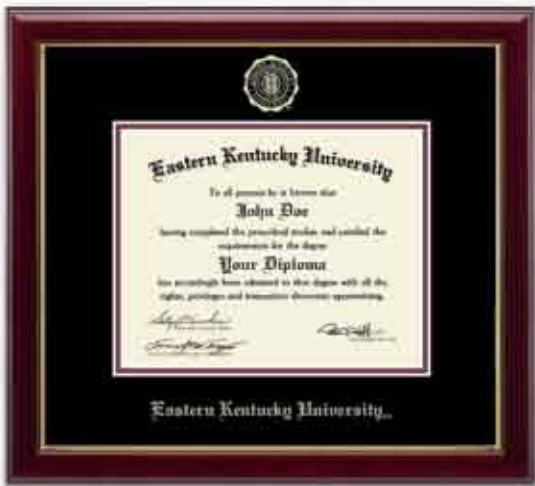

Embossed Acadia or Gallery

Features black and maroon museum-quality matting, gold embossed with the Eastern Kentucky University name and seal. It is available in your choice of our Acadia moulding, made with 100% recycled wood in a Brazilian walnut finish (above), or our Gallery moulding with a high-gloss cherry lacquer finish and a gold lip (below).
Acadia, **138765 $134**
Gallery, **134785 $134**

Embossed Studio

Our embossed frame is also available in our Studio moulding, crafted of solid hardwood with a mahogany furniture finish. It features gold embossed black museum-quality matting.
1208458 $101
Double Diploma Frames are available to showcase two 8.5" x 11" documents. Visit us at www.diplomaframe.com/eaku/store.aspx to view image.

For additional styles or to customize, visit www.diplomaframe.com/eaku/store.aspx

Custom Designed

Our frames are crafted to preserve and safely display your diploma. Each frame is designed with a removable back, archival mounting materials, and simple, step-by-step instructions. We make it quick and easy for you to insert (or remove) your own diploma.

Tassel Newport

Display your graduation tassel in a shadowbox alongside your diploma. Presented with gold embossed black and maroon museum-quality matting in our deep-profile Newport cherry moulding **134790 $178**

To Order

Web: www.diplomaframe.com/eaku/store.aspx
Phone: Call us toll free at **800-477-9005** (Mon.-Fri. 8:30am-5pm).
Fax or mail: Complete attached order form.
For shipping discounts on multiple frame purchases, please call 800-477-9005.

Church Hill Classics®
594 Pepper Street, Monroe, CT 06468
(800) 477-9005 • FAX (203) 268-2468
www.diplomaframe.com/eaku/store.aspx

Shipping Address ☐ Business ☐ Residential