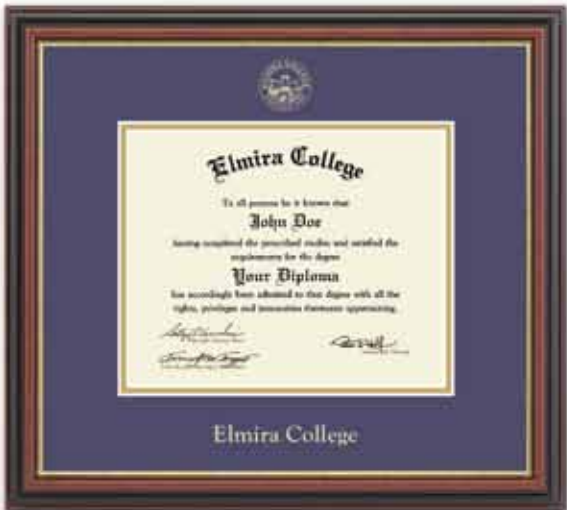

Presidential Premier

Features a gold engraved medallion, recessed into an archival purple suede mat with a gold fillet, and framed in our wide profile Premier moulding with an English chestnut finish.
213720 $174.99

Design Your Frame Online!

For additional styles or to customize, visit www.diplomaframe.com/elmi/store.aspx

To Order

Please visit us online at <http://bookstore.elmira.edu> complete the attached order form or call us at **607-735-1780**. We will ship your frame fully insured, or you may stop by the store to purchase one. Please be aware our frames sell quickly during the graduation season.

Curtis McGraw Bookstore
Elmira College
One Park Place, Elmira, NY 14901
(607) 735-1780 • FAX (607) 735-1180
<http://bookstore.elmira.edu>

Shipping Address ☐ Business ☐ Residential

Name _____
Company _____
Address _____ Apt./Suite # _____
(We cannot ship to PO boxes)
City _____ State _____ Zip _____
Graduation Year _____ Phone _____
E-mail _____

Elmira College

Qty.	Item Code	Description	Price*

*Prices are subject to change.

Merchandise Total $ _____
Shipping** $ _____
Subtotal $ _____
NY State Tax (8% or current rate for orders shipped to NY) $ _____
Grand Total $ _____

**Shipping (Insurance is included)
Diploma Frame $18.95
Call for shipping rates outside the Continental U.S.

Check or money order to: **“McGraw Bookstore”**
☐ Visa ☐ MasterCard ☐ Discover ☐ AMEX
Security Code # _____
Card # _____
Signature _____ Exp. _____

Billing Address ☐ Same as above

Name _____
Address _____
City _____ State _____ Zip _____
Phone _____

Church Hill Classics®