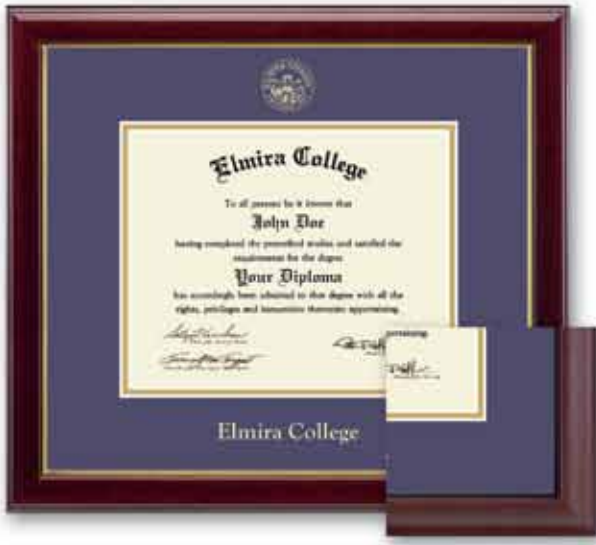

*Honoring Your Achievement,
Framing Your Future®*

Elmira College

Diploma Frame Gift Guide

CURTIS MCGRAW BOOKSTORE

in partnership with
Church Hill Classics®

Embossed Gallery, Cambridge or Regency Gold

Features the Elmira College name and official seal gold embossed on purple and gold museum-quality matting. It is framed in your choice of our high-gloss Gallery cherry moulding (above), our deep mahogany Cambridge moulding (inset above) or our mahogany Regency Gold moulding with a gold lip (below).