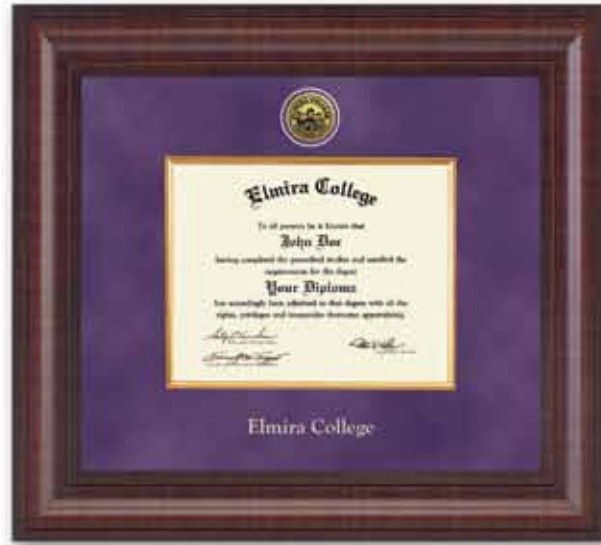

Presidential Premier

Features a gold engraved medallion, recessed into an archival purple suede mat with a gold fillet, and framed in our wide profile Premier moulding with an English chestnut finish.
213720 $174.99

Design Your Frame Online!

For additional styles or to customize, visit www.diplomaframe.com/elmi/store.aspx

To Order

Please visit us online at <http://bookstore.elmira.edu> complete the attached order form or call us at **607-735-1780**. We will ship your frame fully insured, or you may stop by the store to purchase one. Please be aware our frames sell quickly during the graduation season.

Curtis McGraw Bookstore
Elmira College
One Park Place, Elmira, NY 14901
(607) 735-1780 • FAX (607) 735-1180
<http://bookstore.elmira.edu>

Shipping Address ☐ Business ☐ Residential

Name _____
Company _____
Address _____ Apt./Suite # _____
(We cannot ship to PO boxes)
City _____ State _____ Zip _____
Graduation Year _____ Phone _____
E-mail _____

Elmira College

Qty.	Item Code	Description	Price*

*Prices are subject to change.

Merchandise Total $ _____
Shipping** $ _____
Subtotal $ _____
NY State Tax (8% or current rate for orders shipped to NY) $ _____
Grand Total $ _____

**Shipping (Insurance is included)
Diploma Frame $18.95
Call for shipping rates outside the Continental U.S.

Check or money order to: **“McGraw Bookstore”**
☐ Visa ☐ MasterCard ☐ Discover ☐ AMEX
Security Code # _____
Card # _____
Signature _____ Exp. _____

Billing Address ☐ Same as above

Name _____
Address _____
City _____ State _____ Zip _____
Phone _____

Church Hill Classics®