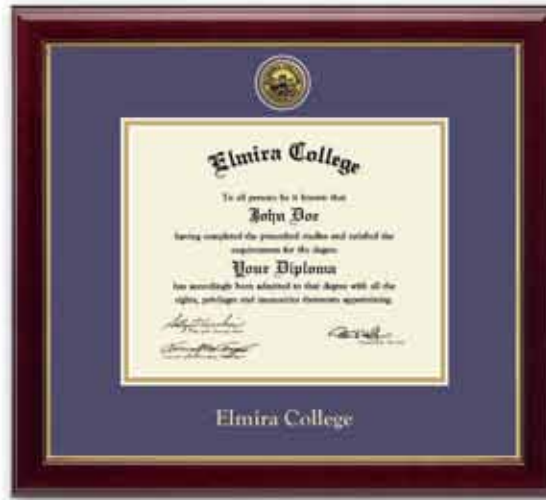

Engraved Gallery

Our Engraved Medallion Edition is also available in our high-gloss Gallery cherry moulding with a gold lip. It features a gold engraved medallion set into a 23K bezel and recessed into gold embossed purple and gold museum matting. 213724 $129.99