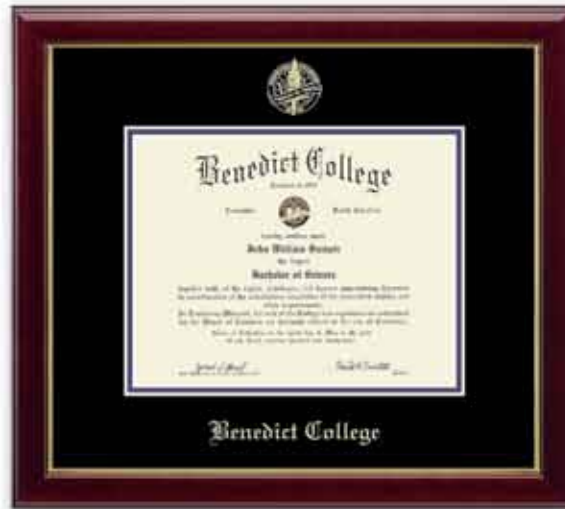

© Church Hill Classics 2012

diplomaframe.com

Benedict College

Diploma Frame & Gift Guide

Church Hill Classics®

Engraved Kensington Gold or Onyx Gold

Showcases a gold engraved medallion in a 23K bezel, recessed into embossed purple suede and gold museum matting. It is framed in our cherry Kensington Gold moulding (above). It is also available with black and gold museum matting and framed in our black high-gloss Onyx Gold moulding.