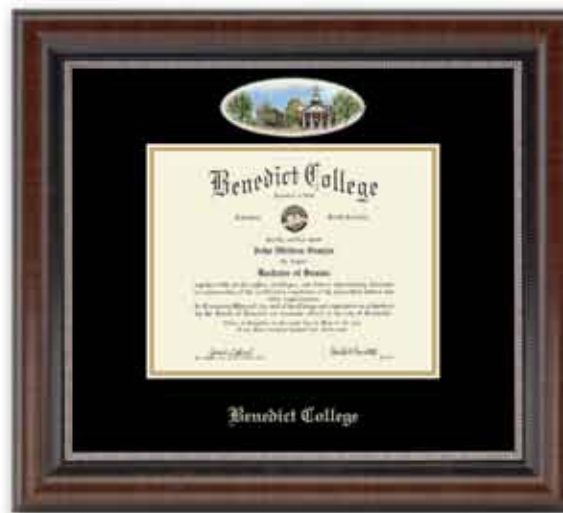

Church Hill Classics®

Engraved Gift Collection

Our gift collection features desk accessories in a fine cherry finish with engraved medallions of your school seal.

A. Letter Sorter
208042 $42

B. Bookends
208039 $81

C. Desk Set
208040 $59

D. Paperweight (Black Marble)
208043 $26

E. Desk Box
208041 $53

The Desk Set and Desk Box include an optional plaque. Personalization is available via mail for $10.95 (order form included) or at your local engraver.

Eglomisé "Chateau" Chateau

Features artwork of Mather & Duckett Hall and Antidel Chapel by renowned Eglomisé Designs Inc.® It is presented in double black and gold archival matting and framed in our French walnut Chateau moulding with a coordinating inner lip.

132030 $198

Satisfaction Guaranteed

Our frames are handcrafted by Church Hill Classics, a member of the Professional Picture Framers Association. Together, we guarantee your complete satisfaction.

*Honoring Your Achievement,
Framing Your Future®*

© Church Hill Classics 2012

diplomaframe.com

Benedict College

Diploma Frame & Gift Guide

Church Hill Classics®