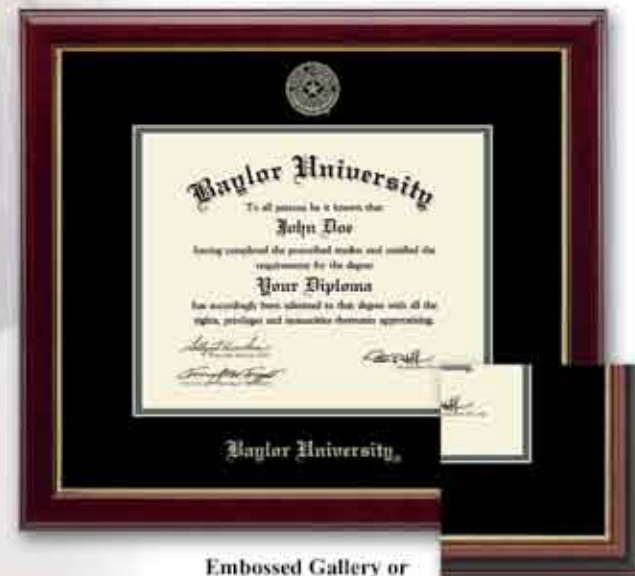

Embossed Gallery or Regency Gold

Presented with black and Williamsburg green museum matting, gold embossed with the school name and seal. Shown in your choice of our high-gloss Gallery cherry moulding, or our mahogany Regency Gold moulding (inset above).
Gallery, 110870 $161
Regency Gold, 110868 $161