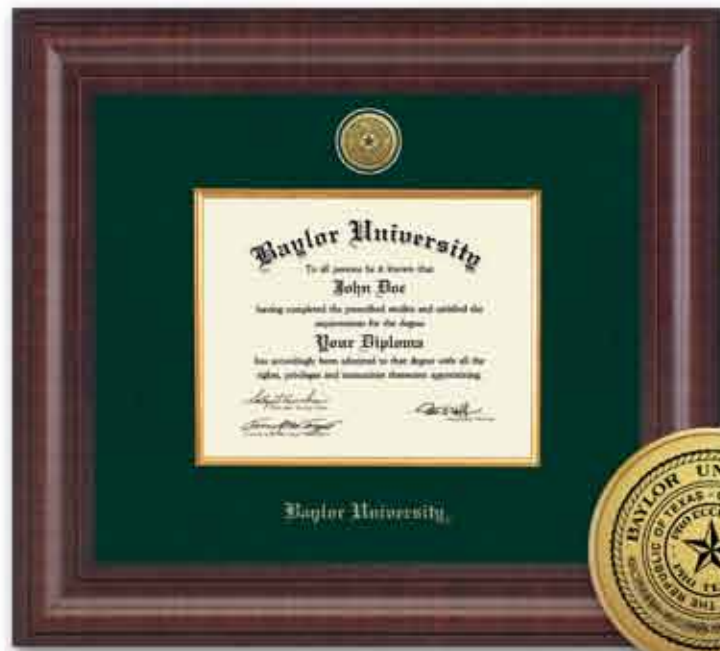

Church Hill Classics®
Baylor University
Diploma Frame & Gift Guide

Presidential Premier

Features a gold engraved medallion, recessed into an archival green linen mat with a gold fillet, and framed in our wide profile Premier moulding with an English chestnut finish. 204434 $262

Design Your Frame Online!

For additional styles or to customize, visit www.diplomaframe.com/bayl/store.aspx