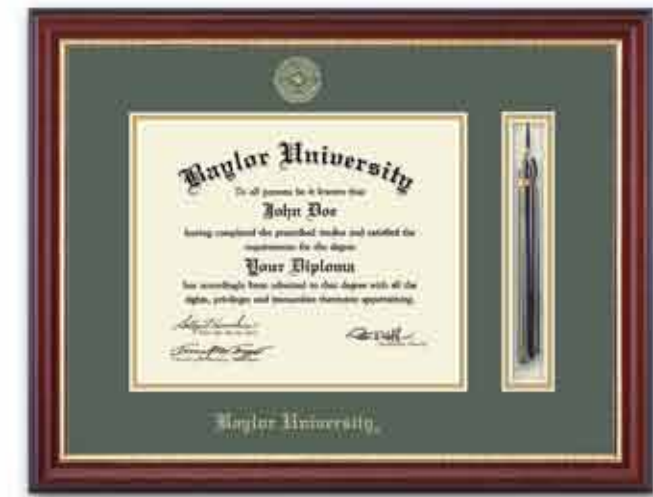

Tassel Newport

Display your graduation tassel in a shadowbox alongside your diploma. Presented in embossed Williamsburg green and gold museum matting in our deep-profile Newport cherry moulding with a gold lip. 204433 $208