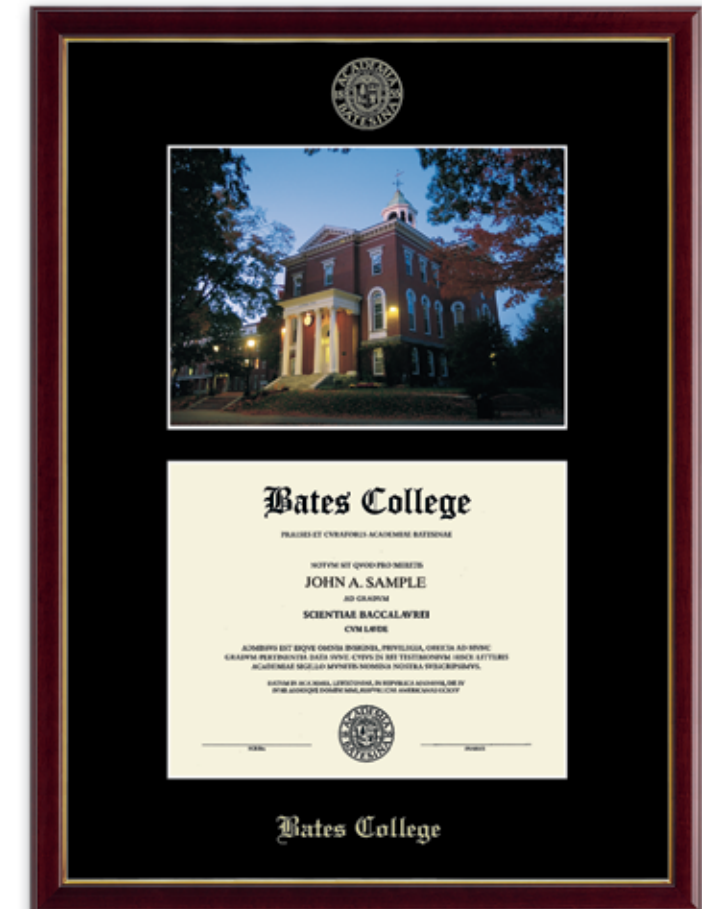

# Bates College

**Embossed Gallery\***

Features black and crimson museum matting, gold embossed with the Bates College name and seal. Shown in our high-gloss Gallery cherry moulding with a gold lip. **110853 \$117.99**

**Photo Frame Galleria**

Perfect for display of a 5" x 7" photo in embossed black museum matting. Horizontal, **135308 \$43.99** Vertical, **135309 \$43.99**

**Masterpiece Kensington Gold\***

Showcases a custom-minted medallion with color enamel accents recessed into double black and crimson museum-quality matting. Shown in our cherry Kensington Gold moulding with gold beaded detail. **110858 \$151.99**

**Photo Frame Signet**

Showcase a team, graduation or group 5" x 7" photo in embossed black museum matting. Horizontal, **135312 \$43.99** Vertical, **135311 \$43.99**

**Campus Scene Galleria\***

Features a beautiful color photograph of Hathorn Hall, presented with black museum matting in our high-gloss Galleria frame. **128163 \$165.99**