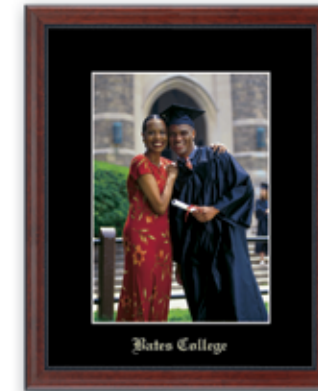

Photo Frame Signet

Showcase a team, graduation or group 5" x 7" photo in embossed black museum matting. Horizontal, **135312 $43.99** Vertical, **135311 $43.99**