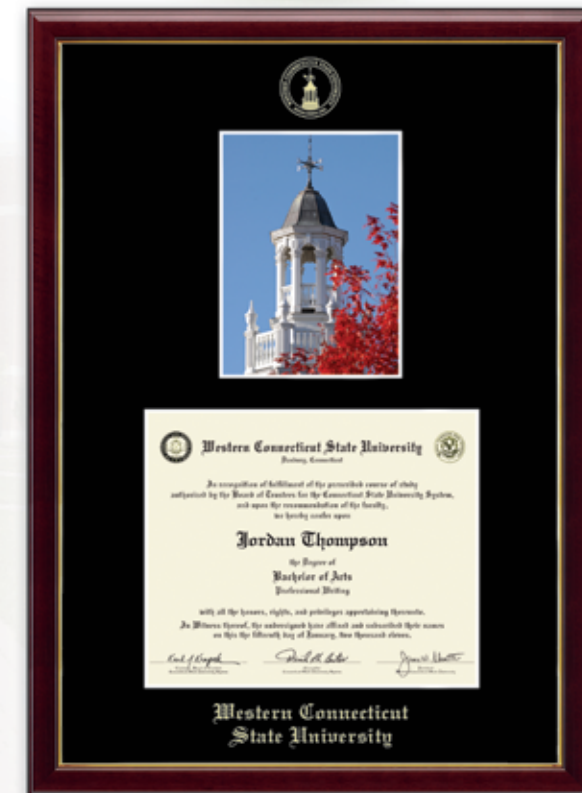

2006-Present diploma, **221678 \$89.95**
1998-2005 diploma, **222029 \$89.95**
Pre-1998 diploma, **222028 \$89.95**

Eglomisé "Cameo" Chateau

Features artwork of Old Main by renowned Eglomisé Designs Inc.* It is presented in double black and gold archival matting and framed in our French walnut Chateau moulding with a coordinating inner lip.

2006-Present diploma, **219910 \$154.95**
1998-2005 diploma, **138383 \$154.95**
Pre-1998 diploma, **139684 \$154.95**

Williamsburg Photo Frame

Holds a 5" x 7" photo in embossed black museum matting.

Vertical **119722** or
Horizontal **119719 \$44.95**