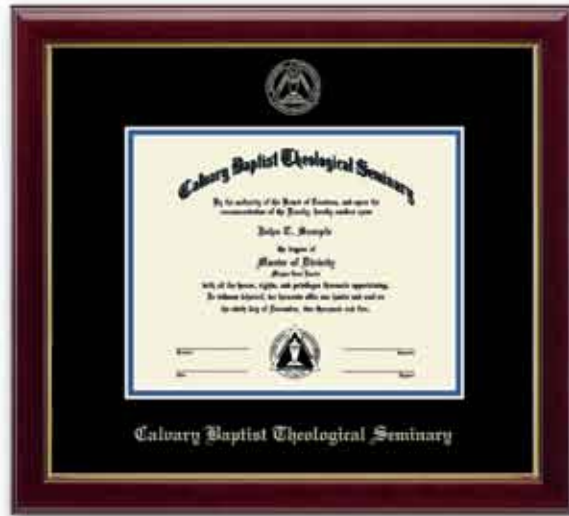

Embossed Gallery

Features the school name and official seal gold embossed on black and royal blue museum-quality matting. It is framed in our Gallery moulding with a high-gloss cherry lacquer finish and a gold lip. **122153 $134**