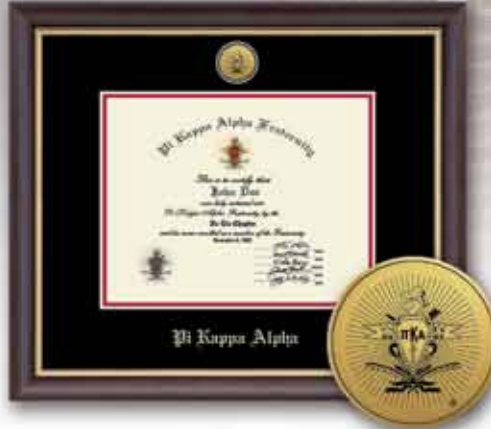

## Certificate Frames

### Embossed "Gallery"

Presented with the Pi Kappa Alpha name and coat of arms gold embossed on black and red museum-quality matting. It is framed in our Gallery moulding with a high-gloss cherry lacquer finish and a gold lip.

### Engraved Medallion

Showcases a gold engraved medallion of the Pi Kappa Alpha coat of arms set into a gold bezel. It is recessed into gold embossed black and red museum matting and framed in our Hampshire moulding with a dark espresso satin finish and a gold lip.