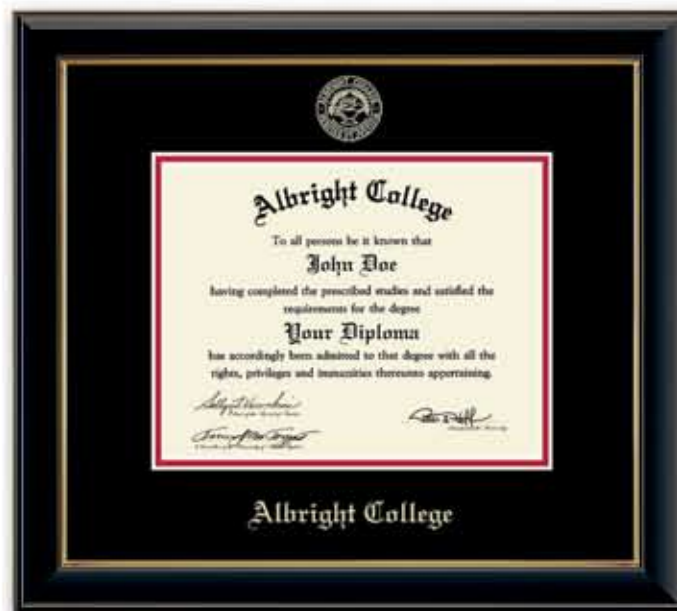

"Preserve your diploma"
Ensure that your achievement is protected and professionally displayed for a lifetime. Our frames are handcrafted of solid wood, feature museum-quality materials, and we guarantee your satisfaction. Each diploma frame is designed with a removable back so that you can easily insert (or remove) your diploma.

Visit diplomaframe.com to view a full line of frame options.

Church Hill Classics®
Albright
COLLEGE

Diploma Frame & Gift Guide

Premier Edition
Features a gold engraved medallion, recessed into an archival black linen mat with a gold fillet, and framed in our wide profile English chestnut finish frame. 133023 \$262