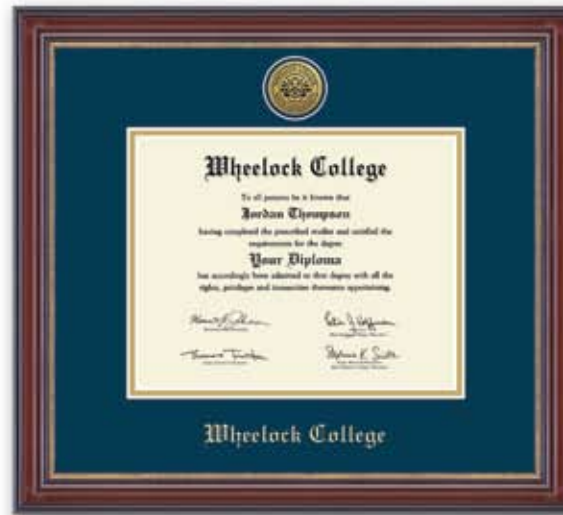

Church Hill Classics®

Engraved Gift Collection

Our gift collection features desk accessories in a fine cherry finish with engraved medallions of your school seal.

A. Letter Sorter
141189 \$42

B. Bookends
141186 \$81

For more information and specifications on our gift items, please visit our website at:
www.diplomaframe.com/schools/whee

Engraved Medallion Edition

in Kensington Gold Frame

Features a gold engraved medallion of the Wheelock College seal set into a 23K bezel. It is recessed into navy and gold museum matting, with the school name gold embossed below. It is presented in our Kensington Gold moulding with a cherry satin finish and gold beaded detail.
141184 \$164