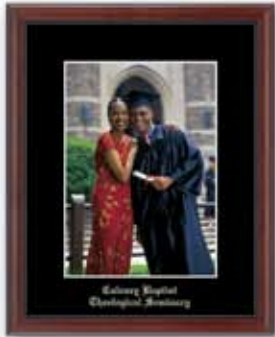

Capture special memories in our Williamsburg frame. Features your school name gold embossed on black museum matting. Holds a 5" x 7" photo.

Horizontal, **136477**; Vertical, **136478 \$50**

*Honoring Your Achievement,
Framing Your Future®*

Our matching Signet frame is perfect for desk or wall display of a 5" x 7" photo. Features school name embossed on a black museum mat. Horizontal, **136473**
Vertical, **136474 \$50**

Gold Embossed Edition