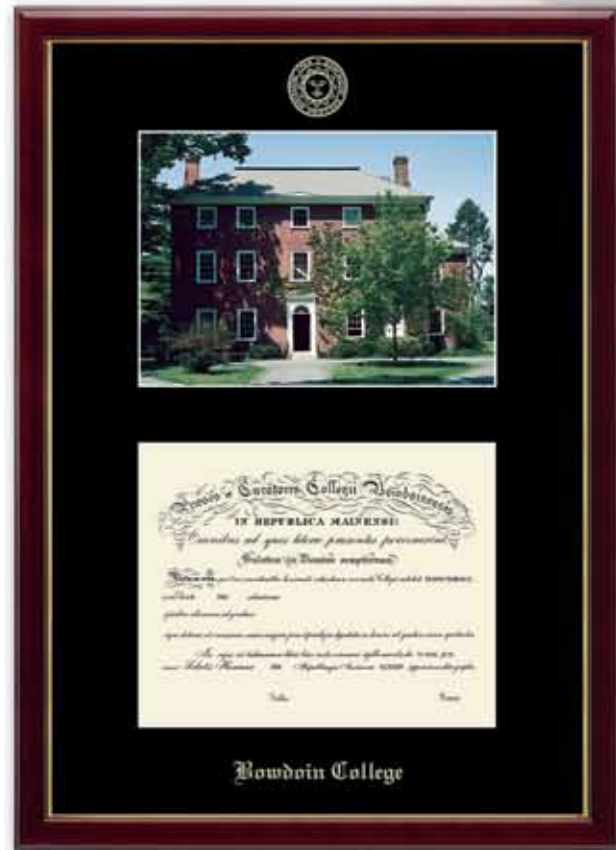

Campus Scene Edition
Showcases a beautiful color photo of Massachusetts Hall, presented with black museum matting in our Galleria cherry moulding. 122995 $160