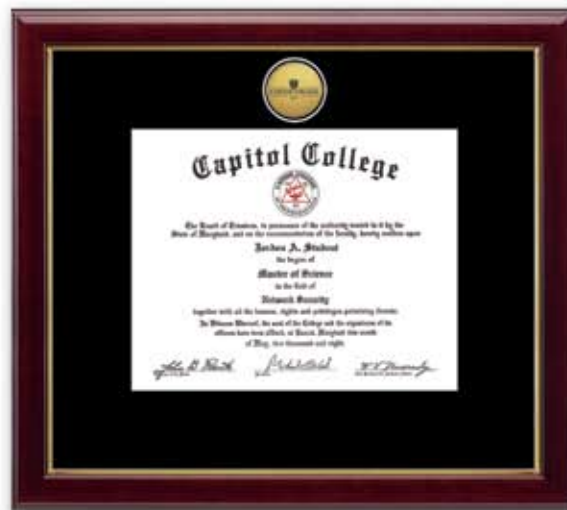

Church Hill Classics®

Engraved Gift Collection

Our gift collection features desk accessories in a fine cherry finish with engraved medallions of your school seal.

A. Letter Sorter
137795 \$42

B. Bookends
137796 \$81

For more information and specifications on our gift items, please visit our website at:
www.diplomaframe.com/schools/capi

Engraved Medallion Edition

in Gallery Frame

Features a gold engraved medallion of the Capitol College seal set into a 23K bezel and recessed into black museum matting. Presented in our Gallery moulding with a high-gloss cherry lacquer finish and a gold lip. 137789 \$155