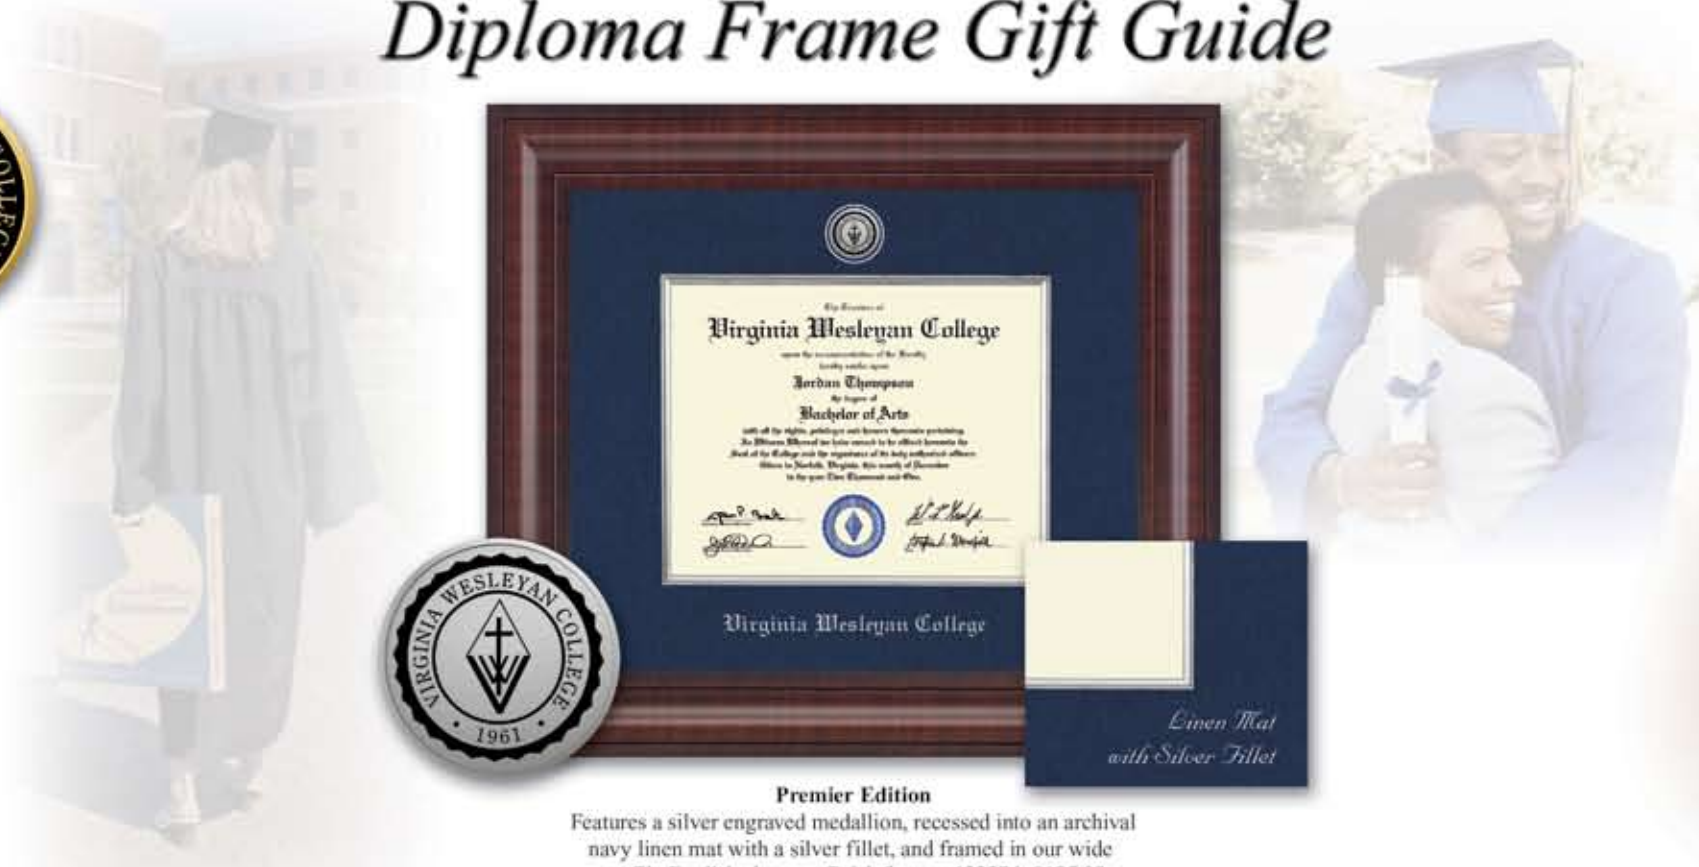

Honoring Your Achievement, Framing Your Future®

Virginia Wesleyan College Diploma Frame Gift Guide

Archival
Suede Mat

Heirloom Edition

Showcases our exclusive black engraved medallion with gold accents set into a 23 karat gold bezel. Features our new khaki suede and black museum matting with black embossing. Presented in our solid hardwood Ashford moulding with a detailed profile and a walnut burl finish. **202617 \$175.00**

“Preserve your diploma”

Ensure that your achievement is protected and professionally displayed for a lifetime. Our frames are handcrafted of solid wood, feature museum-quality materials, and we guarantee your satisfaction. Each diploma frame is designed with a removable back so that you can easily insert (or remove) your diploma.